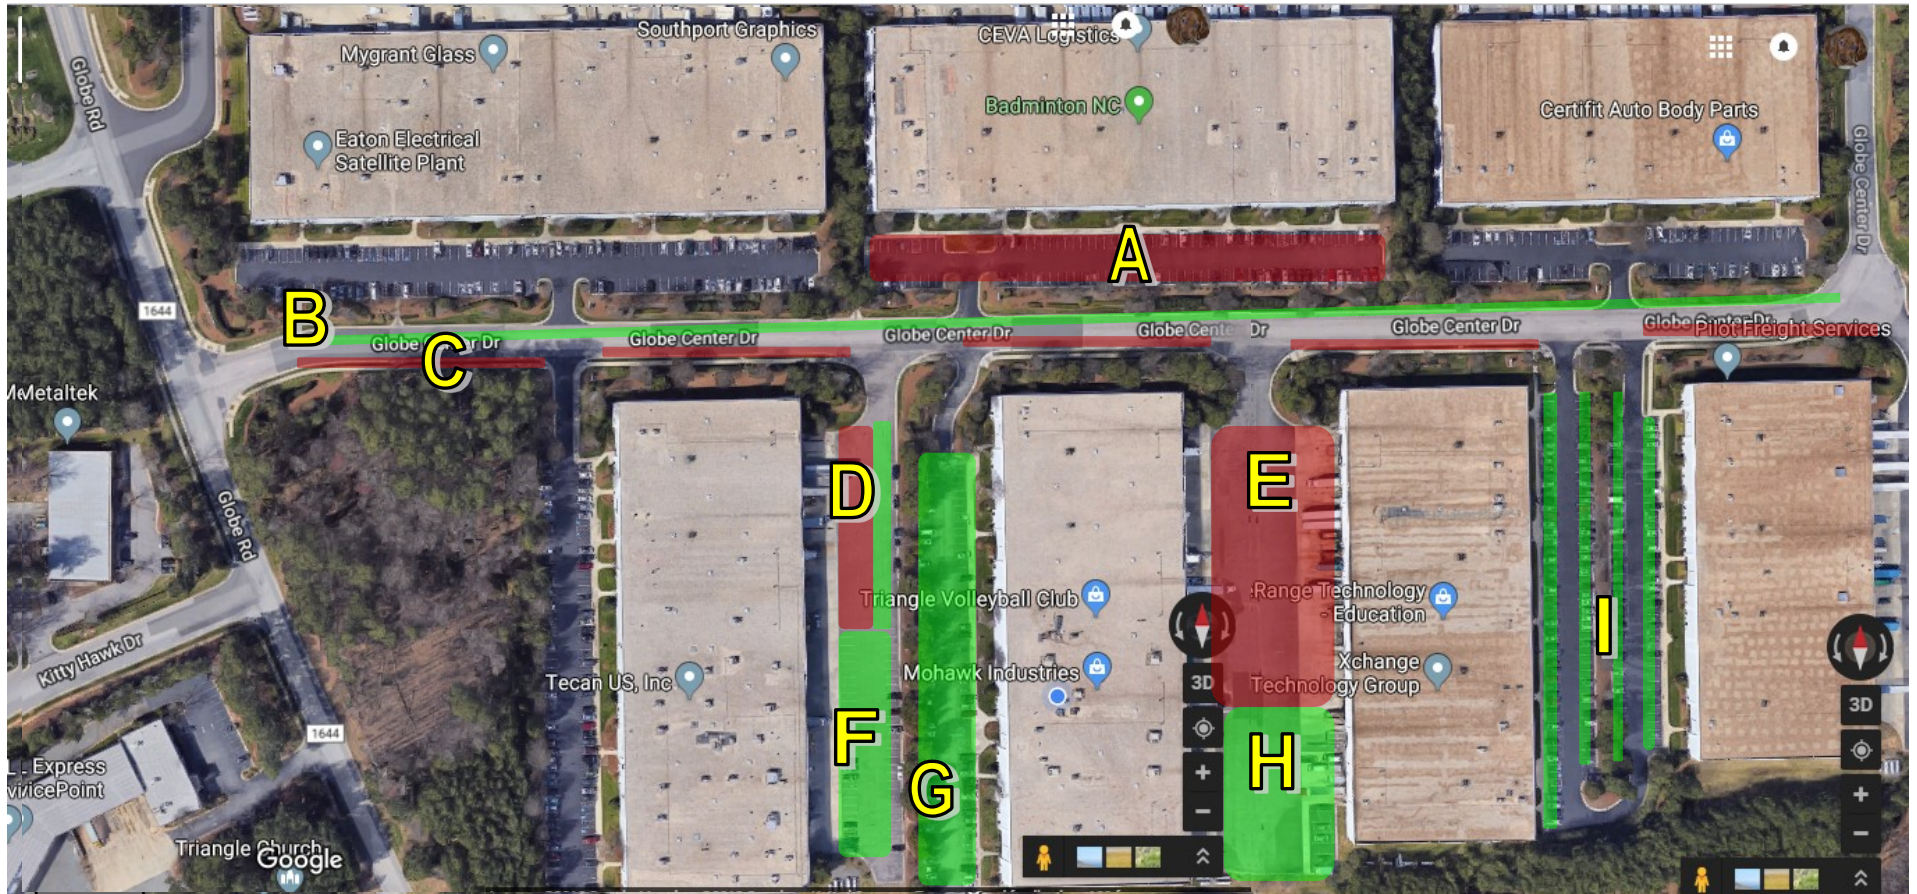

WHERE SHOULD I PARK AT TRIANGLE VOLLEYBALL CLUB?

- A. No parking allowed [NC Badminton only]
- B. Parking is allowed on the North side of the street on Globe Road
- C. No Parking allowed [per City of Raleigh] on the South side of the street [signs posted].
- D. No parking in FREIGHT YARD.
- E. No parking in FREIGHT YARD.
- F. Parking allowed in marked spaces only.
- G. Parking is allowed unless posted [avoid parking handicap, turn-around, vendor & spaces reserved for Millennial Printing]
- H. Parking allowed in marked spaces only.
- I. Parking allowed in marked spaces only.